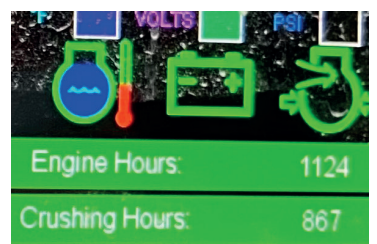

Latest used equipment availability:

Search: "McCloskey Equipment"