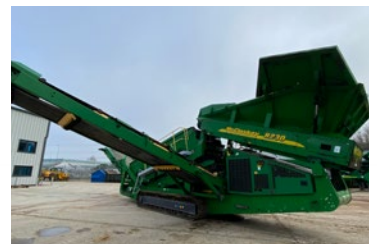

Latest used equipment availability: