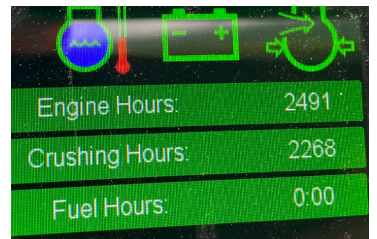

Latest used equipment availability: